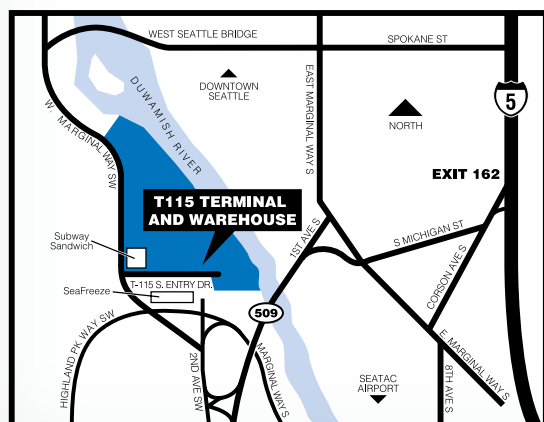

**FOR RATES AND BOOKING CALL
ALOHA CARGO CUSTOMER SERVICE
TOLL FREE (800) 327-7739**

DELIVER CARGO TO:

SEATTLE TERMINAL
Terminal 115
6700 W. Marginal Way SW
Seattle, WA 98106
PHONE 206.762.5955
FAX 206.762.1041

HONOLULU TERMINAL
PIER 1
HONOLULU, HI 96813
PHONE 808.536.7033
FAX 808.531.3004

CORPORATE OFFICE
4025 Delridge Way SW #100
Seattle, WA 98106
PHONE 800.426.3113
206.763.3000
FAX 206.264.4930
WEB www.acthi.com